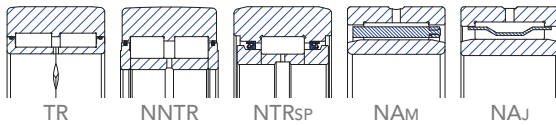

Spherical Roller
Thrust Bearings

AXIAL

SPHERICAL ROLLERS

Other Products

O.D. up to 400 mm

Track and Needle
Roller Bearings

O.D. up to 1800 mm

Special and Split
Roller Bearings

RADIAL

Slewing
Bearings

AXIAL

Notes

1. Bearing dimensional and running accuracy according to ISO/AFBMA/GOST standards
2. All bearings available in metric and inch sizes, with cylindrical or tapered bore
3. Special features available on request