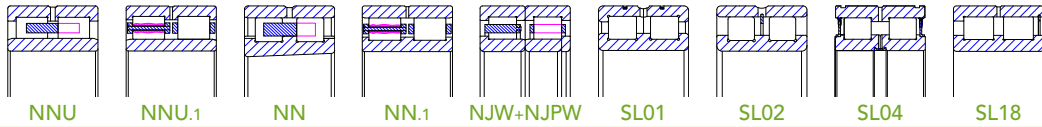

PRODUCT TABLE

Cylindrical Roller Bearings

O.D. up to 1800 mm

Single Row
Cylindrical
Roller Bearings

O.D. up to 1800 mm

Double Row
Cylindrical
Roller Bearings

O.D. up to 1400 mm

Multi Row
Cylindrical
Roller Bearings

RADIAL

CYLINDRICAL ROLLERS

O.D. up to 1600 mm

Single Direction
Cylindrical Roller
Thrust Bearings

Double Direction
Cylindrical Roller
Thrust Bearings

AXIAL

Tapered Roller Bearings

O.D. up to 1800 mm

Single Row
Tapered
Roller Bearings

Single Row Paired
Tapered
Roller Bearings

O.D. up to 1925 mm

Double Row
Tapered
Roller Bearings

O.D. up to 1925 mm

Multi Row
Tapered
Roller Bearings

RADIAL

TAPERED ROLLERS