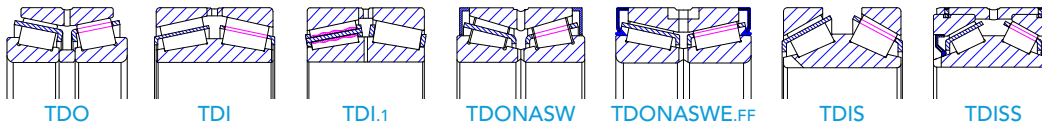

Single Row
Tapered
Roller Bearings

Single Row Paired
Tapered
Roller Bearings

O.D. up to 1925 mm

Double Row
Tapered
Roller Bearings

O.D. up to 1925 mm

Multi Row
Tapered
Roller Bearings

RADIAL

TAPERED ROLLERS

O.D. up to 1600 mm

Single Direction
Tapered Roller
Thrust Bearings

O.D. up to 1600 mm

Double Direction
Tapered Roller
Thrust Bearings

AXIAL

RKB Europe SA
Executive Headquarters and Technological Center

Via Primo Agosto · 6828 Balerna · Switzerland
P.O. Box 16 · 6830 Chiasso 3 · Switzerland