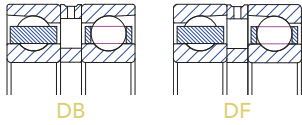

Single Row
Tapered
Roller Bearings

Single Row Paired
Tapered
Roller Bearings

O.D. up to 1925 mm

Double Row
Tapered
Roller Bearings

O.D. up to 1925 mm

Multi Row
Tapered
Roller Bearings

RADIAL

TAPERED ROLLERS

O.D. up to 1600 mm

Single Direction
Tapered Roller
Thrust Bearings

O.D. up to 1600 mm

Double Direction
Tapered Roller
Thrust Bearings

AXIAL

RKB Europe SA
Executive Headquarters and Technological Center

Via Primo Agosto · 6828 Balerna · Switzerland
P.O. Box 16 · 6830 Chiasso 3 · Switzerland

Phone +41 91 260 09 30 · Fax +41 91 260 09 50
info@rkbearings.com · www.rkbearings.com

PRODUCT TABLE

Ball Bearings

O.D. up to 1900 mm

Single Row
Deep Groove
Ball Bearings

Single Row
Angular Contact
Ball Bearings

RADIAL

O.D. up to 1925 mm

Single Row Paired
Angular Contact
Ball Bearings

Double Row
Angular Contact
Ball Bearings

BALLS

O.D. up to 1600 mm

Single Direction
Thrust
Ball Bearings

Double Direction
Thrust
Ball Bearings