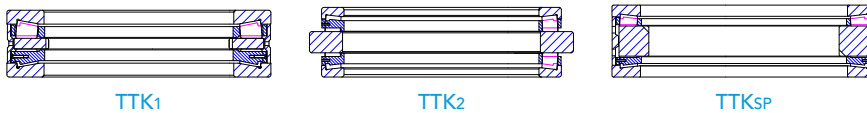

PRODUCT TABLE

Cylindrical Roller Bearings

O.D. up to 1800 mm

Single Row
Cylindrical
Roller Bearings

O.D. up to 1800 mm

Double Row
Cylindrical
Roller Bearings

O.D. up to 1400 mm

Multi Row
Cylindrical
Roller Bearings

Single Row
Tapered
Roller Bearings

Single Row Paired
Tapered
Roller Bearings

O.D. up to 1925 mm

Double Row
Tapered
Roller Bearings

O.D. up to 1925 mm

Multi Row
Tapered
Roller Bearings

RADIAL

TAPERED ROLLERS

O.D. up to 1600 mm

Single Direction
Tapered Roller
Thrust Bearings

O.D. up to 1600 mm

Double Direction
Tapered Roller
Thrust Bearings

AXIAL

RKB Europe SA
Executive Headquarters and Technological Center

Via Primo Agosto · 6828 Balerna · Switzerland
P.O. Box 16 · 6830 Chiasso 3 · Switzerland