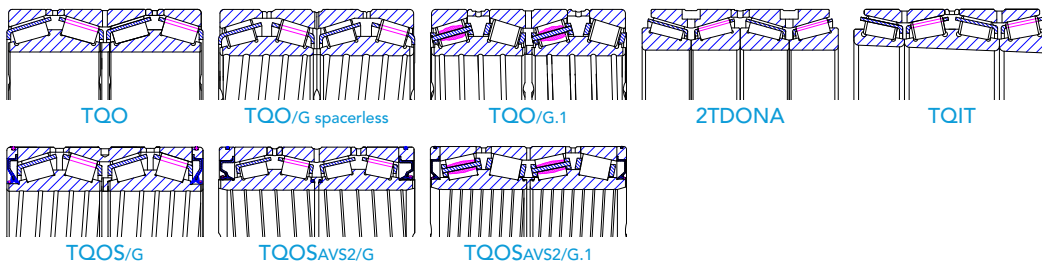

Single Row
Tapered
Roller Bearings

Single Row Paired
Tapered
Roller Bearings

O.D. up to 1925 mm

Double Row
Tapered
Roller Bearings

O.D. up to 1925 mm

Multi Row
Tapered
Roller Bearings

RADIAL

TAPERED ROLLERS

O.D. up to 1600 mm

Single Direction
Tapered Roller
Thrust Bearings

O.D. up to 1600 mm

Double Direction
Tapered Roller
Thrust Bearings

AXIAL

RKB Europe SA
Executive Headquarters and Technological Center

Via Primo Agosto · 6828 Balerna · Switzerland
P.O. Box 16 · 6830 Chiasso 3 · Switzerland