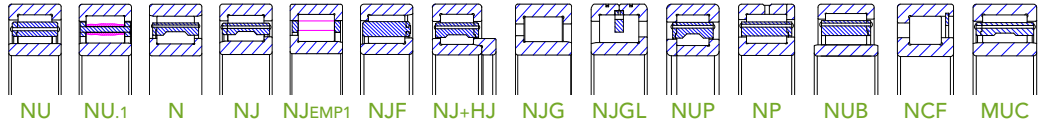

PRODUCT TABLE

Cylindrical Roller Bearings

O.D. up to 1800 mm

Single Row
Cylindrical
Roller Bearings

O.D. up to 1800 mm

Double Row
Cylindrical
Roller Bearings

O.D. up to 1400 mm

Multi Row
Cylindrical
Roller Bearings

RADIAL

CYLINDRICAL ROLLERS

O.D. up to 1600 mm

Single Direction
Cylindrical Roller
Thrust Bearings

Double Direction
Cylindrical Roller
Thrust Bearings

AXIAL

Tapered Roller Bearings

O.D. up to 1800 mm

Single Row
Tapered
Roller Bearings

Single Row Paired
Tapered
Roller Bearings

O.D. up to 1925 mm

Double Row
Tapered
Roller Bearings

O.D. up to 1925 mm

Multi Row
Tapered
Roller Bearings

RADIAL

TAPERED ROLLERS