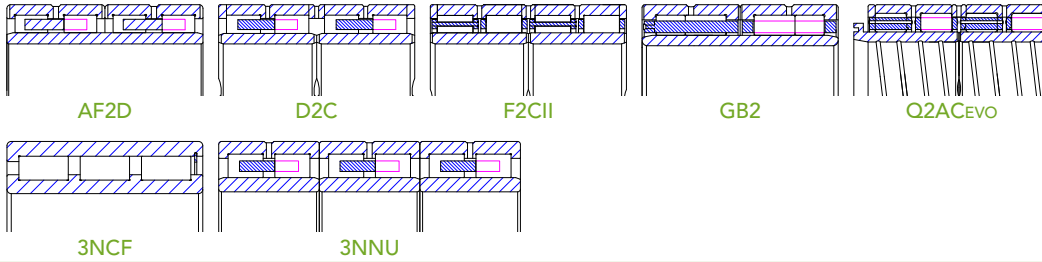

PRODUCT TABLE

Cylindrical Roller Bearings

O.D. up to 1800 mm

Single Row
Cylindrical
Roller Bearings

O.D. up to 1800 mm

Double Row
Cylindrical
Roller Bearings

O.D. up to 1400 mm

Multi Row
Cylindrical
Roller Bearings

RADIAL

CYLINDRICAL ROLLERS

O.D. up to 1600 mm

Single Direction
Cylindrical Roller
Thrust Bearings

Double Direction
Cylindrical Roller
Thrust Bearings

AXIAL

Tapered Roller Bearings

O.D. up to 1800 mm

Single Row
Tapered
Roller Bearings

Single Row Paired
Tapered
Roller Bearings

O.D. up to 1925 mm

Double Row
Tapered
Roller Bearings

O.D. up to 1925 mm

Multi Row
Tapered
Roller Bearings

RADIAL

TAPERED ROLLERS