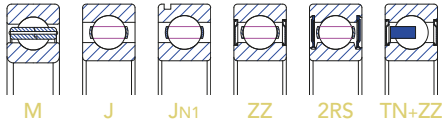

Phone +41 91 260 09 30 · Fax +41 91 260 09 50
info@rkbearings.com · www.rkbearings.com

PRODUCT TABLE

Ball Bearings

O.D. up to 1900 mm

Single Row
Deep Groove
Ball Bearings

Single Row
Angular Contact
Ball Bearings

RADIAL

O.D. up to 1925 mm

Single Row Paired
Angular Contact
Ball Bearings

Double Row
Angular Contact
Ball Bearings

BALLS

O.D. up to 1600 mm

Single Direction
Thrust
Ball Bearings

Double Direction
Thrust
Ball Bearings