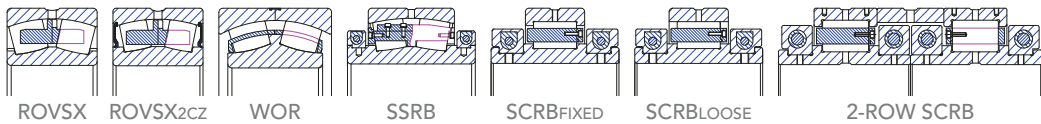

Spherical Roller
Thrust Bearings

AXIAL

SPHERICAL ROLLERS

Other Products

O.D. up to 400 mm

Track and Needle
Roller Bearings

O.D. up to 1800 mm

Special and Split
Roller Bearings

RADIAL

Slewing
Bearings

AXIAL

Notes

1. Bearing dimensional and running accuracy according to ISO/AFBMA/GOST standards
2. All bearings available in metric and inch sizes, with cylindrical or tapered bore
3. Special features available on request