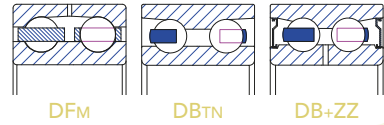

O.D. up to 1600 mm

Single Direction
Tapered Roller
Thrust Bearings

O.D. up to 1600 mm

Double Direction
Tapered Roller
Thrust Bearings

AXIAL

RKB Europe SA
Executive Headquarters and Technological Center

Via Primo Agosto · 6828 Balerna · Switzerland
P.O. Box 16 · 6830 Chiasso 3 · Switzerland

Phone +41 91 260 09 30 · Fax +41 91 260 09 50
info@rkbearings.com · www.rkbearings.com

PRODUCT TABLE

Ball Bearings

O.D. up to 1900 mm

Single Row
Deep Groove
Ball Bearings

Single Row
Angular Contact
Ball Bearings

RADIAL

O.D. up to 1925 mm

Single Row Paired
Angular Contact
Ball Bearings

Double Row
Angular Contact
Ball Bearings

BALLS

O.D. up to 1600 mm

Single Direction
Thrust
Ball Bearings

Double Direction
Thrust
Ball Bearings