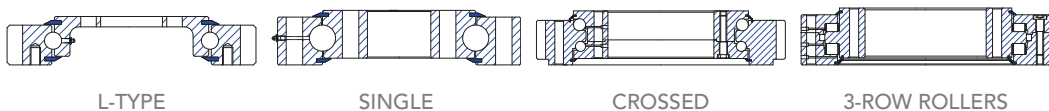

Spherical Roller
Thrust Bearings

AXIAL

SPHERICAL ROLLERS

Other Products

O.D. up to 400 mm

Track and Needle
Roller Bearings

O.D. up to 1800 mm

Special and Split
Roller Bearings

RADIAL

Slewing
Bearings

AXIAL

Notes

1. Bearing dimensional and running accuracy according to ISO/AFBMA/GOST standards
2. All bearings available in metric and inch sizes, with cylindrical or tapered bore
3. Special features available on request