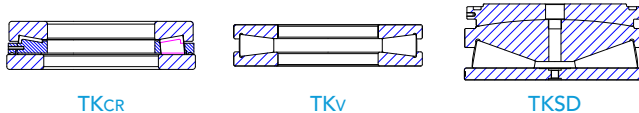

RADIAL

CYLINDRICAL ROLLERS

O.D. up to 1600 mm

Single Direction
Cylindrical Roller
Thrust Bearings

Double Direction
Cylindrical Roller
Thrust Bearings

AXIAL

Tapered Roller Bearings

O.D. up to 1800 mm

Single Row
Tapered
Roller Bearings

Single Row Paired
Tapered
Roller Bearings

O.D. up to 1925 mm

Double Row
Tapered
Roller Bearings

O.D. up to 1925 mm

Multi Row
Tapered
Roller Bearings

RADIAL

TAPERED ROLLERS

O.D. up to 1600 mm

Single Direction
Tapered Roller
Thrust Bearings

O.D. up to 1600 mm

Double Direction
Tapered Roller
Thrust Bearings

AXIAL

RKB Europe SA
Executive Headquarters and Technological Center

Via Primo Agosto · 6828 Balerna · Switzerland
P.O. Box 16 · 6830 Chiasso 3 · Switzerland