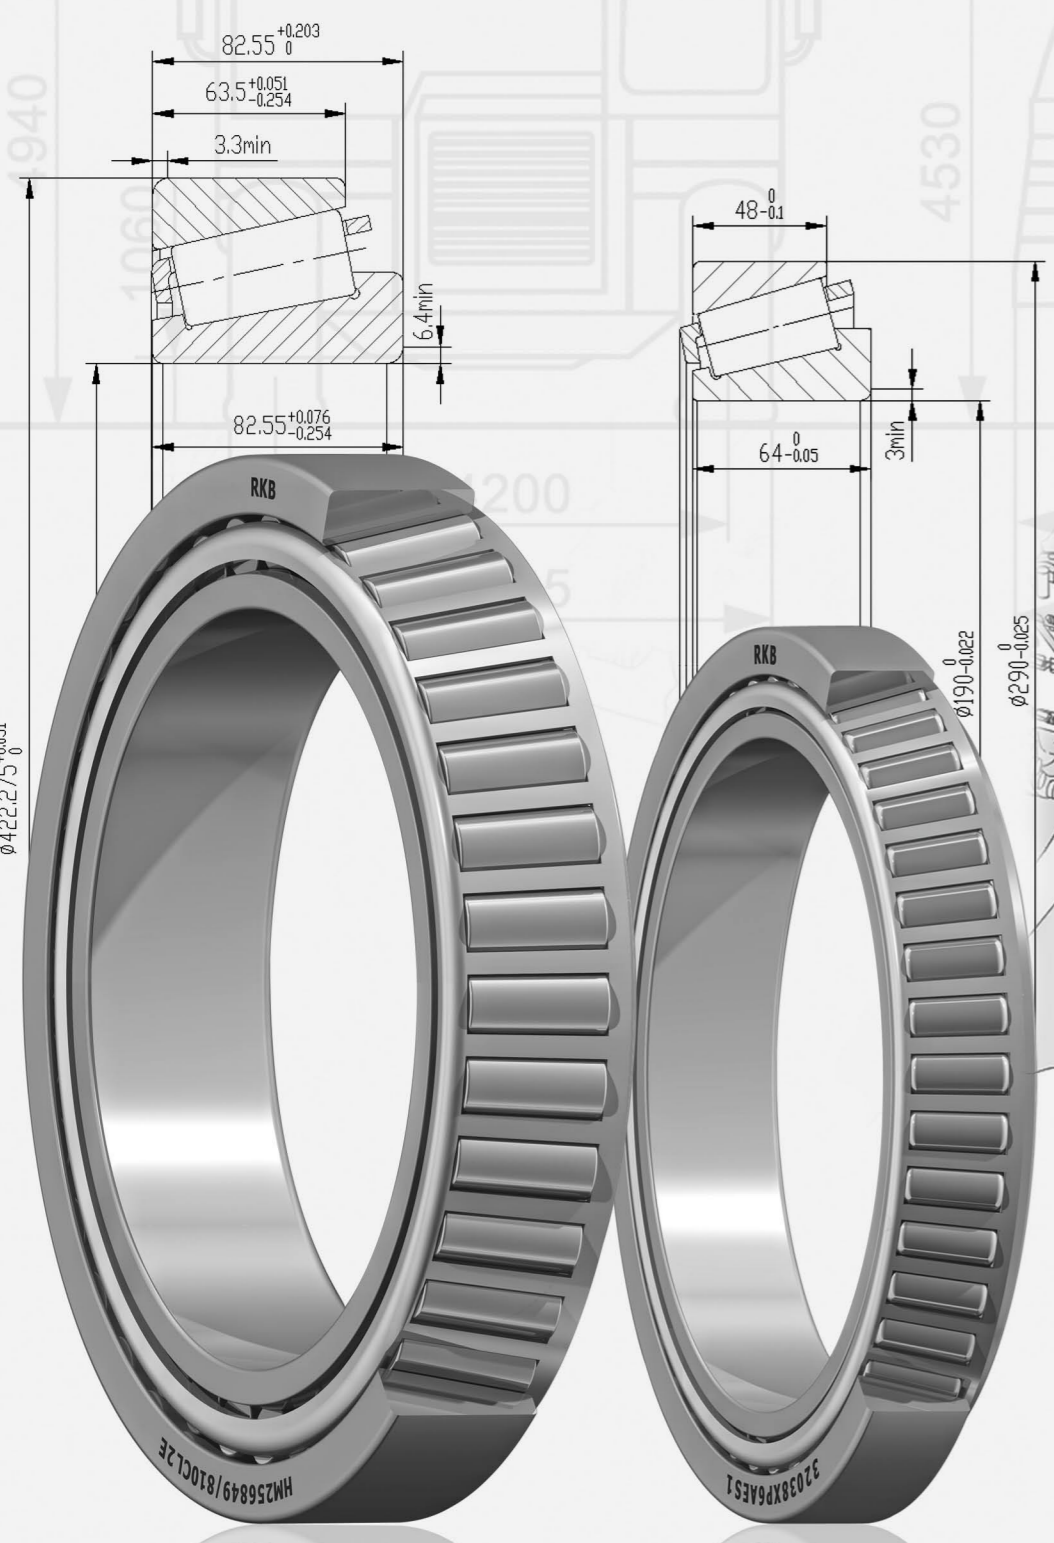

Main bearings: T3 Segment -
AOB/Tailored - Single row taper roller bearings

Project 'Dumper Transmission'
Single row taper roller bearings
for front and rear axles

Main bearings: T3 Segment -
AOB/Tailored - Single row taper roller bearings

Single row taper roller bearings
for dumper's transmission:
wheel hubs of the front and rear axles

Up to 300 mm inner diameter
and 422 mm outer diameter

E-type design and execution for
high load capacity, higher
accuracy and shock resistance

Rating life > 100.000 km

Project 'Dumper Transmission'
Single row taper roller bearings
for front and rear axles