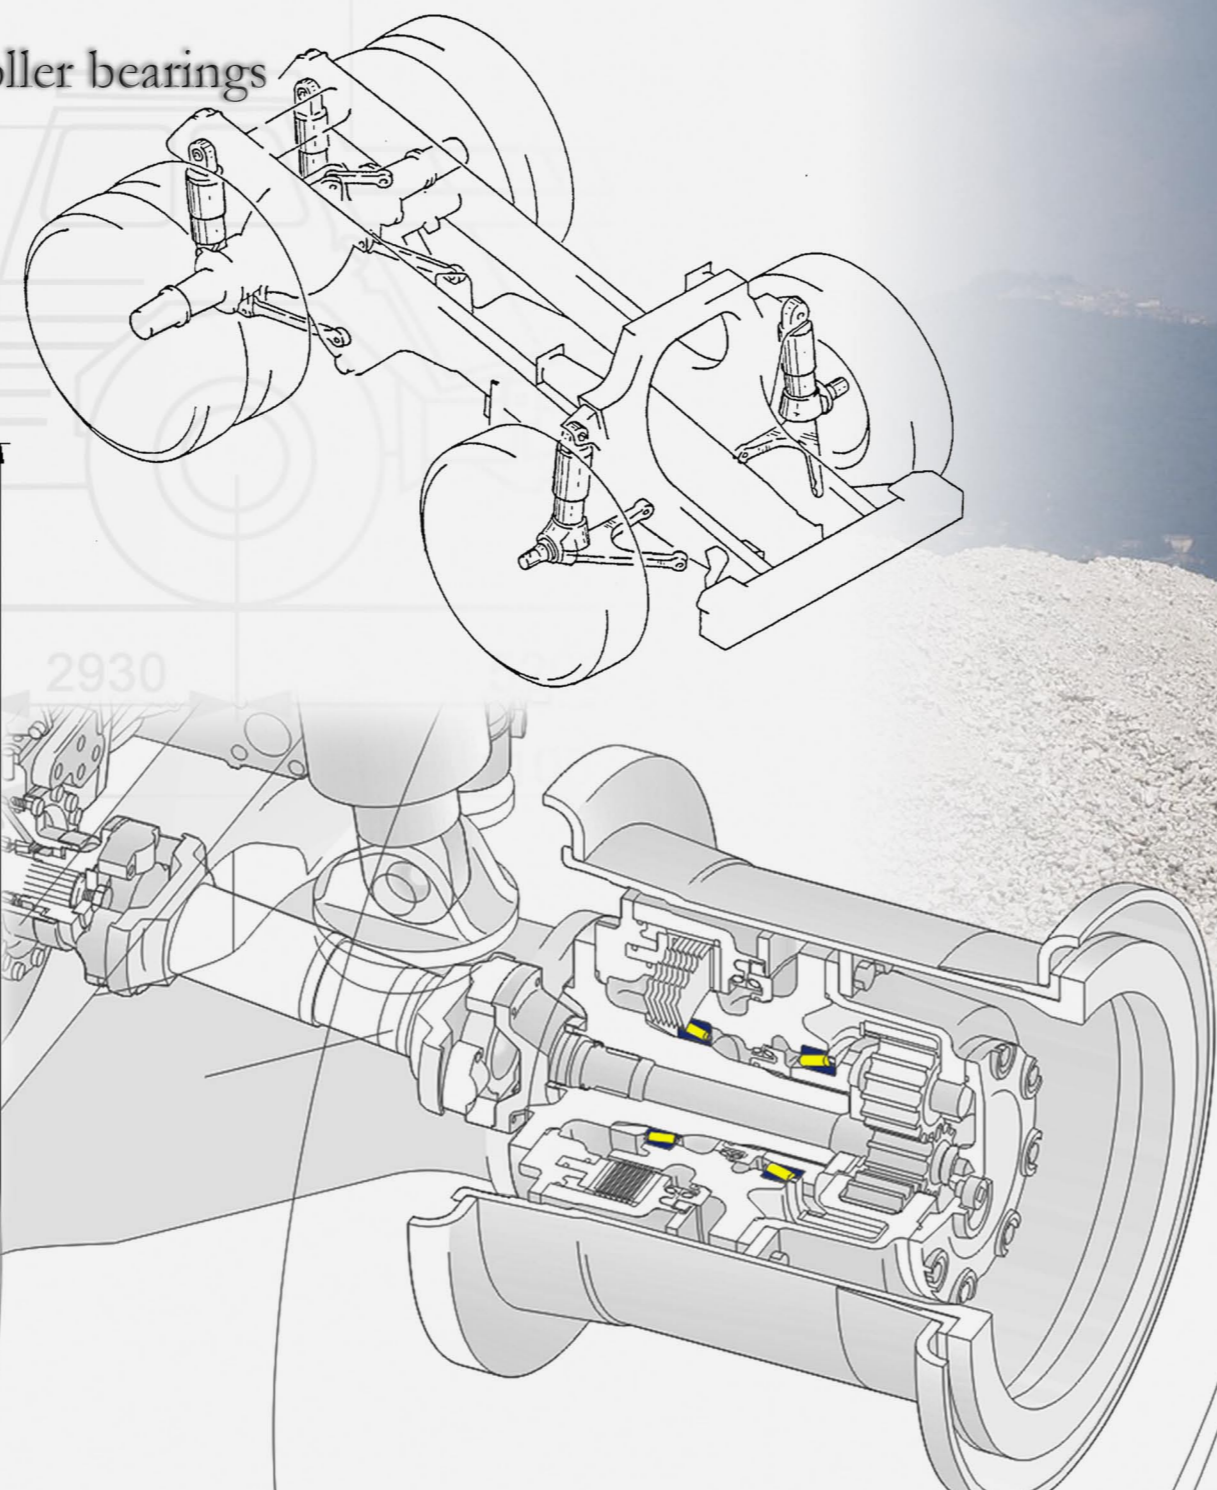

Main bearings: T3 Segment -
AOB/Tailored - Single row taper roller bearings

Project 'Dumper Transmission'
Single row taper roller bearings
for front and rear axles

Main bearings: T3 Segment -
AOB/Tailored - Single row taper roller bearings

Single row taper roller bearings
for dumper's transmission:
wheel hubs of the front and rear axles

Up to 300 mm inner diameter
and 422 mm outer diameter

E-type design and execution for
high load capacity, higher
accuracy and shock resistance

Rating life > 100.000 km

Project 'Dumper Transmission'
Single row taper roller bearings
for front and rear axles