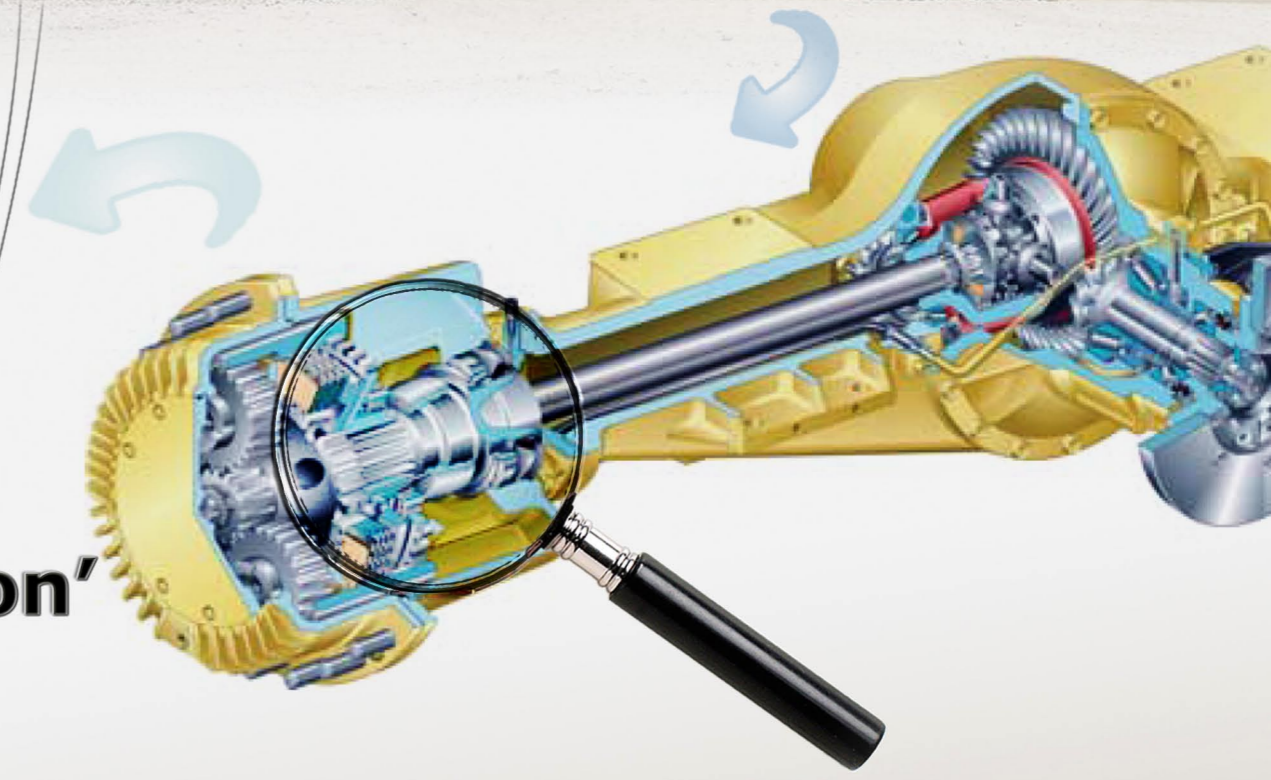

Main bearings: T3 Segment -
AOB/Tailored - Single row taper roller bearings

Project 'Dumper Transmission'
Single row taper roller bearings
for front and rear axles

Main bearings: T3 Segment -
AOB/Tailored - Single row taper roller bearings

Single row taper roller bearings
for dumper's transmission:
wheel hubs of the front and rear axles

Up to 300 mm inner diameter
and 422 mm outer diameter

E-type design and execution for
high load capacity, higher
accuracy and shock resistance

Rating life > 100.000 km

Project 'Dumper Transmission'
Single row taper roller bearings
for front and rear axles