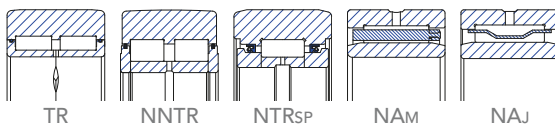

Other Products

O.D. up to 400 mm

Track and Needle
Roller Bearings

O.D. up to 1800 mm

Special and Split
Roller Bearings