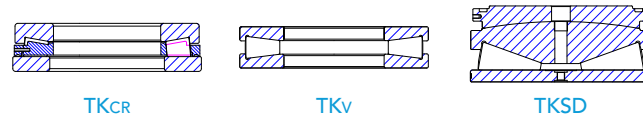

## Tapered Roller Bearings

O.D. up to 1800 mm

Single Row  
Tapered  
Roller Bearings

Single Row Paired  
Tapered  
Roller Bearings

O.D. up to 1925 mm

Double Row  
Tapered  
Roller Bearings

O.D. up to 1925 mm

Multi Row  
Tapered  
Roller Bearings

RADIAL

TAPERED ROLLERS

O.D. up to 1600 mm

Single Direction  
Tapered Roller  
Thrust Bearings

O.D. up to 1600 mm

Double Direction  
Tapered Roller  
Thrust Bearings

AXIAL