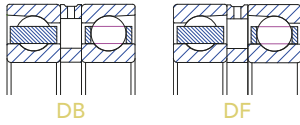

## Ball Bearings

O.D. up to 1900 mm

Single Row  
Deep Groove  
Ball Bearings

Single Row  
Angular Contact  
Ball Bearings

RADIAL

O.D. up to 1925 mm

Single Row Paired  
Angular Contact  
Ball Bearings

Double Row  
Angular Contact  
Ball Bearings

BALLS

O.D. up to 1600 mm

Single Direction  
Thrust  
Ball Bearings

Double Direction  
Thrust  
Ball Bearings

AXIAL