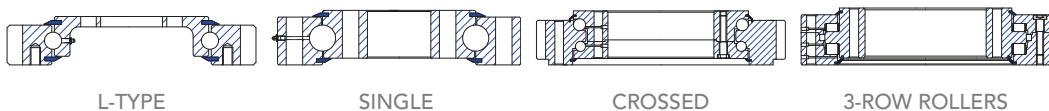

## Other Products

O.D. up to 400 mm

Track and Needle  
Roller Bearings

O.D. up to 1800 mm

Special and Split  
Roller Bearings

RADIAL

Slewing  
Bearings

AXIAL

## Notes

1. Bearing dimensional and running accuracy according to ISO/AFBMA/GOST standards
2. All bearings available in metric and inch sizes, with cylindrical or tapered bore
3. Special features available on request