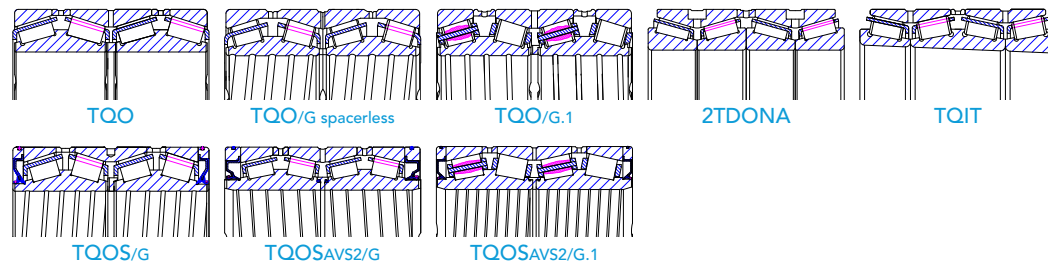

## Tapered Roller Bearings

O.D. up to 1800 mm

Single Row  
Tapered  
Roller Bearings

Single Row Paired  
Tapered  
Roller Bearings

O.D. up to 1925 mm

Double Row  
Tapered  
Roller Bearings

O.D. up to 1925 mm

Multi Row  
Tapered  
Roller Bearings

RADIAL

TAPERED ROLLERS

O.D. up to 1600 mm

Single Direction  
Tapered Roller  
Thrust Bearings

O.D. up to 1600 mm

Double Direction  
Tapered Roller  
Thrust Bearings

AXIAL