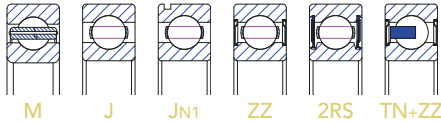

PRODUCT TABLE

Ball Bearings

O.D. up to 1900 mm

Single Row
Deep Groove
Ball Bearings

Single Row
Angular Contact
Ball Bearings