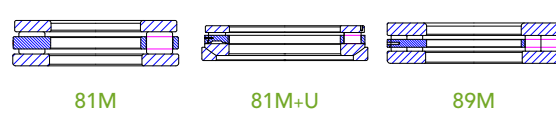

## Cylindrical Roller Bearings

O.D. up to 1800 mm

Single Row  
Cylindrical  
Roller Bearings

O.D. up to 1800 mm

Double Row  
Cylindrical  
Roller Bearings

O.D. up to 1400 mm

Multi Row  
Cylindrical  
Roller Bearings

RADIAL

CYLINDRICAL ROLLERS

O.D. up to 1600 mm

Single Direction  
Cylindrical Roller  
Thrust Bearings

Double Direction  
Cylindrical Roller  
Thrust Bearings

AXIAL

## Tapered Roller Bearings

O.D. up to 1800 mm

Single Row  
Tapered  
Roller Bearings

Single Row Paired  
Tapered  
Roller Bearings

O.D. up to 1925 mm

Double Row  
Tapered  
Roller Bearings

O.D. up to 1925 mm