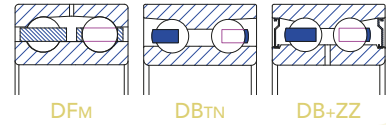

## Ball Bearings

O.D. up to 1900 mm

Single Row  
Deep Groove  
Ball Bearings

Single Row  
Angular Contact  
Ball Bearings

RADIAL

O.D. up to 1925 mm

Single Row Paired  
Angular Contact  
Ball Bearings

Double Row  
Angular Contact  
Ball Bearings

BALLS

O.D. up to 1600 mm

Single Direction  
Thrust  
Ball Bearings

Double Direction  
Thrust  
Ball Bearings

AXIAL