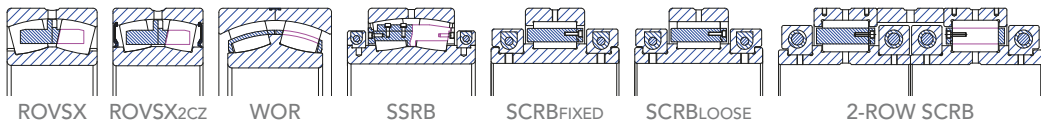

## Other Products

O.D. up to 400 mm

Track and Needle  
Roller Bearings

O.D. up to 1800 mm

Special and Split  
Roller Bearings

RADIAL

Slewing  
Bearings

AXIAL

## Notes

1. Bearing dimensional and running accuracy according to ISO/AFBMA/GOST standards
2. All bearings available in metric and inch sizes, with cylindrical or tapered bore
3. Special features available on request