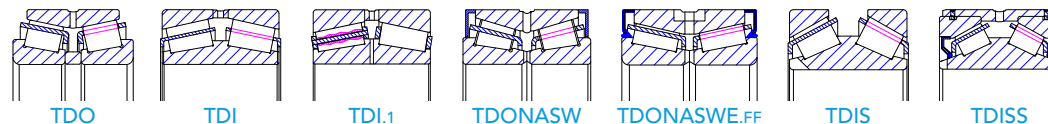

## Tapered Roller Bearings

O.D. up to 1800 mm

Single Row  
Tapered  
Roller Bearings

Single Row Paired  
Tapered  
Roller Bearings

O.D. up to 1925 mm

Double Row  
Tapered  
Roller Bearings

O.D. up to 1925 mm

Multi Row  
Tapered  
Roller Bearings

RADIAL

TAPERED ROLLERS

O.D. up to 1600 mm

Single Direction  
Tapered Roller  
Thrust Bearings

O.D. up to 1600 mm

Double Direction  
Tapered Roller  
Thrust Bearings

AXIAL