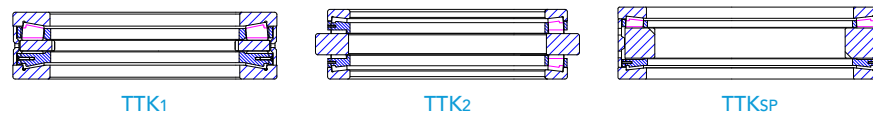

## Tapered Roller Bearings

O.D. up to 1800 mm

Single Row  
Tapered  
Roller Bearings

Single Row Paired  
Tapered  
Roller Bearings

O.D. up to 1925 mm

Double Row  
Tapered  
Roller Bearings

O.D. up to 1925 mm

Multi Row  
Tapered  
Roller Bearings

RADIAL

TAPERED ROLLERS

O.D. up to 1600 mm

Single Direction  
Tapered Roller  
Thrust Bearings

O.D. up to 1600 mm

Double Direction  
Tapered Roller  
Thrust Bearings

AXIAL