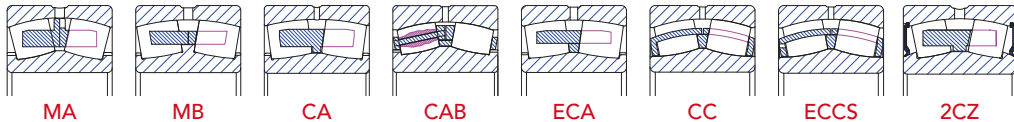

Spherical Roller Bearings

O.D. up to 1580 mm

Spherical
Roller Bearings

O.D. up to 1400 mm

Toroidal
Roller Bearings

RADIAL

O.D. up to 1400 mm

Spherical Roller
Thrust Bearings