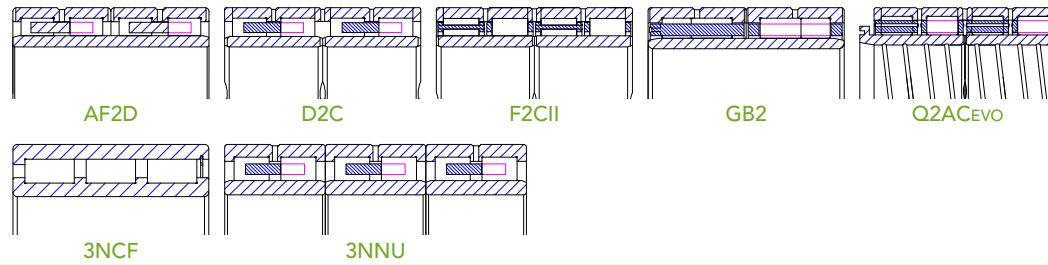

## Cylindrical Roller Bearings

O.D. up to 1800 mm

Single Row  
Cylindrical  
Roller Bearings

O.D. up to 1800 mm

Double Row  
Cylindrical  
Roller Bearings

O.D. up to 1400 mm

Multi Row  
Cylindrical  
Roller Bearings

RADIAL

CYLINDRICAL ROLLERS

O.D. up to 1600 mm

Single Direction  
Cylindrical Roller  
Thrust Bearings

Double Direction  
Cylindrical Roller  
Thrust Bearings

AXIAL

## Tapered Roller Bearings

O.D. up to 1800 mm

Single Row  
Tapered  
Roller Bearings

Single Row Paired  
Tapered  
Roller Bearings

O.D. up to 1925 mm

Double Row  
Tapered  
Roller Bearings

O.D. up to 1925 mm